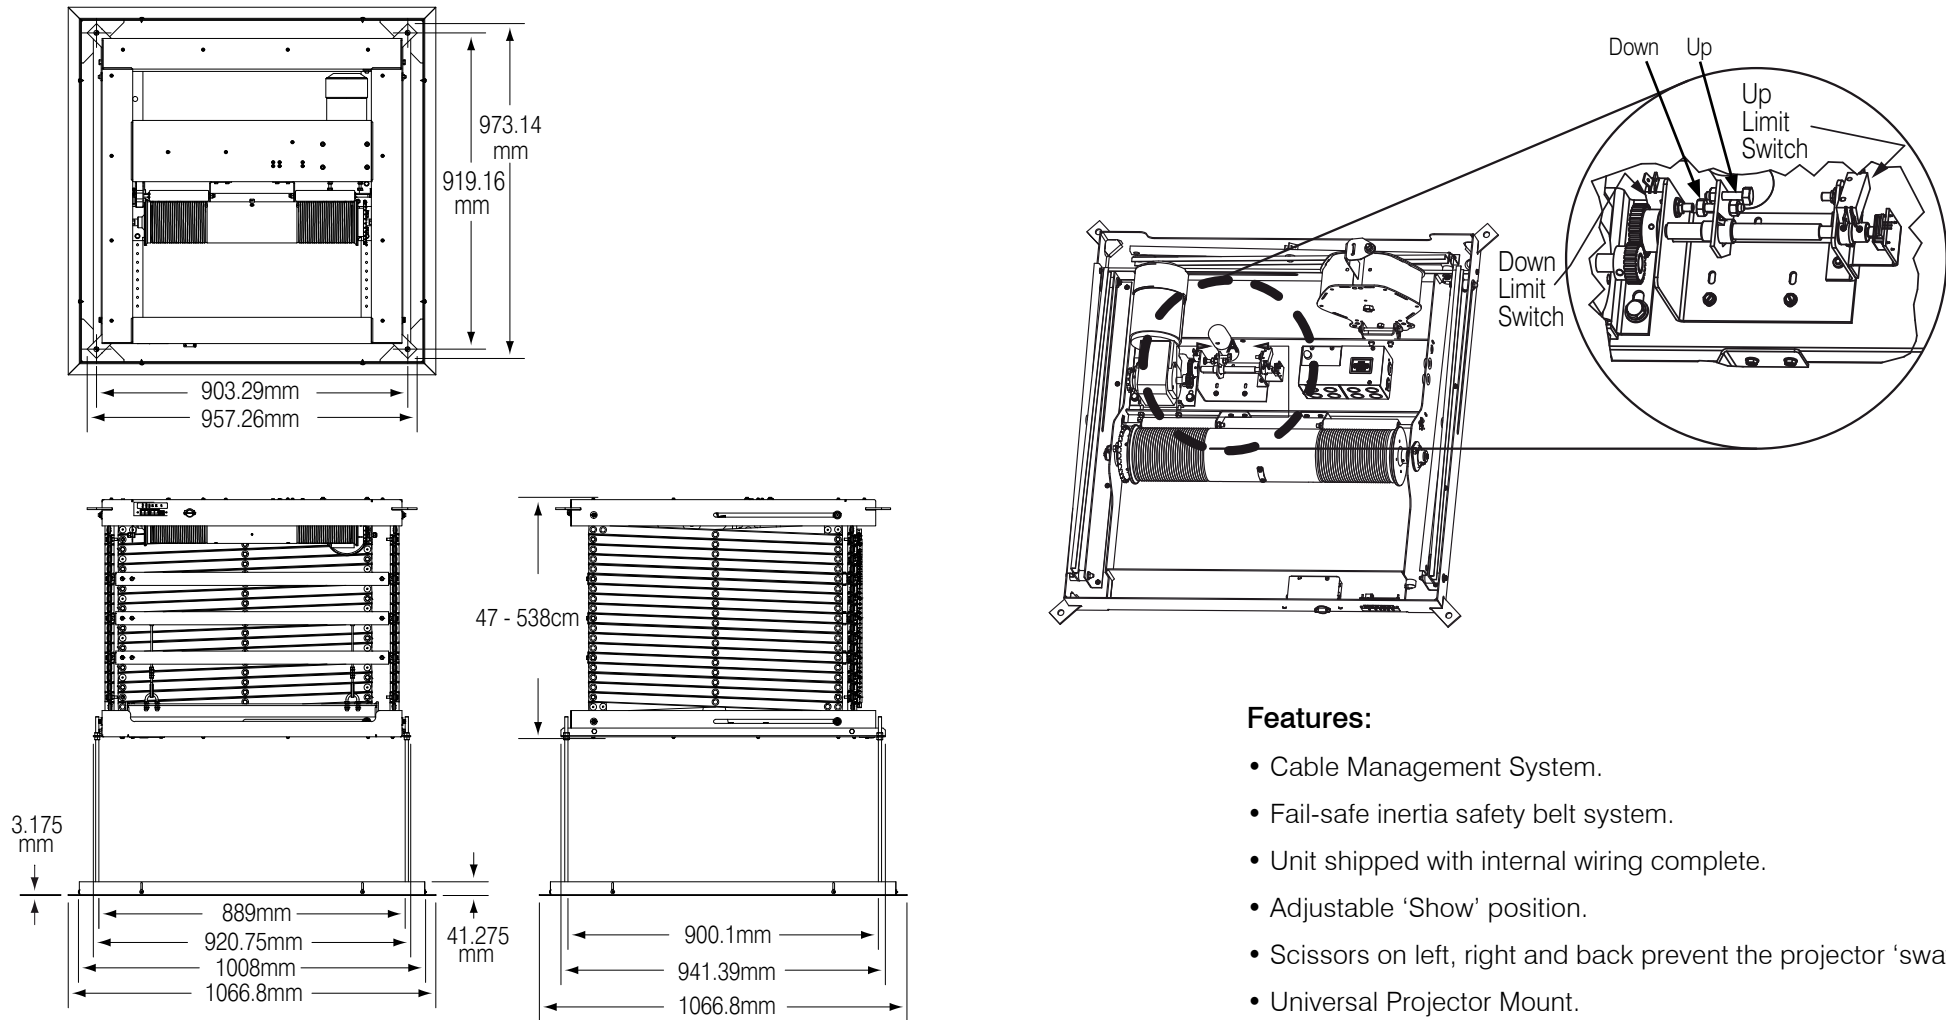

Specifications for LP Morgan Auditorium Lift

Features:

- Cable Management System.
- Fail-safe inertia safety belt system.
- Unit shipped with internal wiring complete.
- Adjustable 'Show' position.
- Scissors on left, right and back prevent the projector 'sway'.
- Universal Projector Mount.

Product Code	Max Travel	Max Projector Dimension (l x w x h)mm	Max Projector Weight (kg)	Ceiling Panel Size (d x w)mm	Ceiling Cutout (d x w)mm
LPM7510S	4900	850 x 850 x 400	35	600 x 550	1015 x 1015